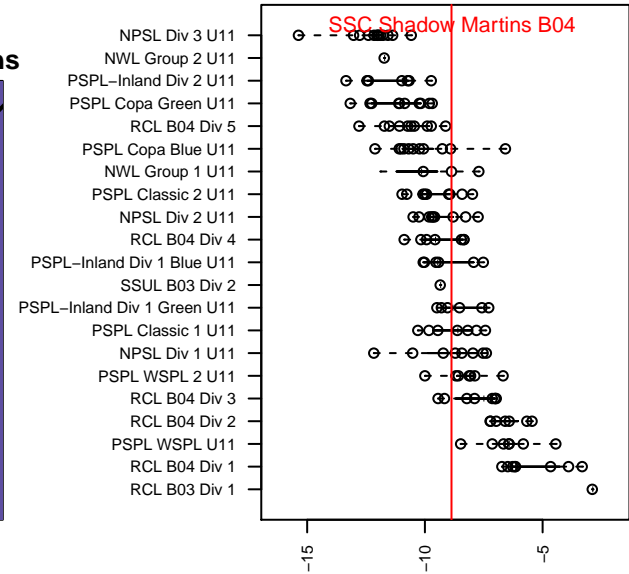

# SSC Shadow Martins B04

Spokane SC Shadow  
 Spokane, WA  
 B04 total strength=362  
 attack=0.54 defense=0.09  
 fall league = NWL Group 1 U11  
 spr league = Spr NWL Group 1 U11

alt names used:  
 SSC SHADOW B04 – MARTINS  
 SSC SHADOW B04 – MARTINS

Venues played:  
 2015 NWL Group 1 U11  
 2015 Spr NWL Group 1 U11

**attack and defense variance (black dot)  
relative to other teams  
and top 10 in region**

**attack and defense rating  
relative to others at age  
and all opponents in last 13 months**

**Performance relative to 13 month average**

**Performance relative to 13 month average**

<b>date</b>	<b>home</b>		<b>away</b>		<b>venue</b>	<b>pred.home</b>	<b>pred.away</b>
2016-04-26	Sting SC Yellow B04	4	SSC Shadow Martins B04	4	2015 Spr NWL Group 1 U11	4.11	3.66
2016-04-23	SSC Shadow Dempsey B04	7	SSC Shadow Martins B04	4	2015 Spr NWL Group 1 U11	5.60	2.60
2016-03-31	SSC Shadow Martins B04	2	SSC Shadow Dempsey B04	5	2015 Spr NWL Group 1 U11	2.60	5.60
2015-11-05	SSC Shadow Dempsey B04	5	SSC Shadow Martins B04	2	2015 NWL Group 1 U11	5.60	2.60
2015-10-31	VYSA B04	3	SSC Shadow Martins B04	4	2015 NWL Group 1 U11	5.04	2.35
2015-10-17	Sandpoint Strikers B04	4	SSC Shadow Martins B04	3	2015 NWL Group 1 U11	2.52	2.40
2015-10-07	SSC Shadow Martins B04	6	SSC Shadow Neagle B05	2	2015 NWL Group 1 U11	9.42	2.61
2015-10-03	SSC Shadow Martins B04	9	Pullman Pumas B04	3	2015 NWL Group 1 U11	5.79	2.84
2015-09-19	Moscow United B04	2	SSC Shadow Martins B04	7	2015 NWL Group 1 U11	1.07	9.51